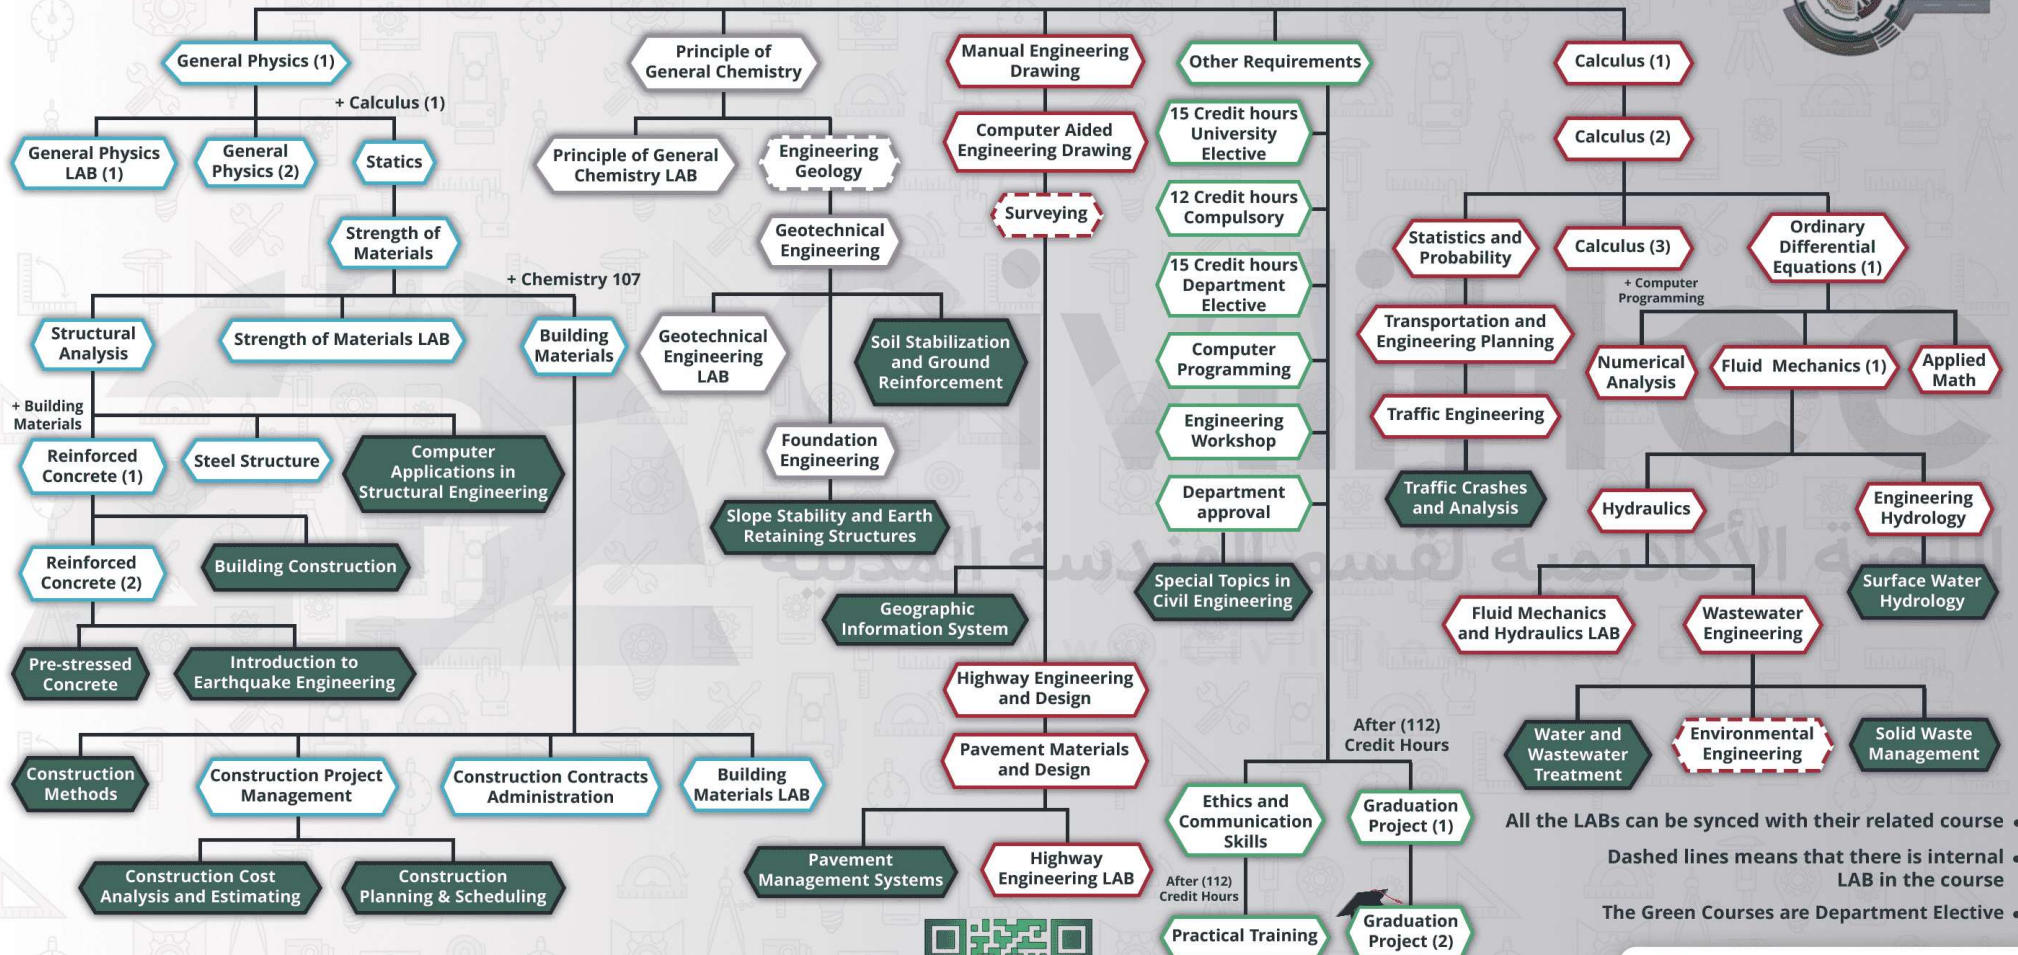

Civil Engineering Tree Plan 2018

Hashemite University

All the LABs can be synced with their related course •
 Dashed lines means that there is internal LAB in the course •
 The Green Courses are Department Elective •